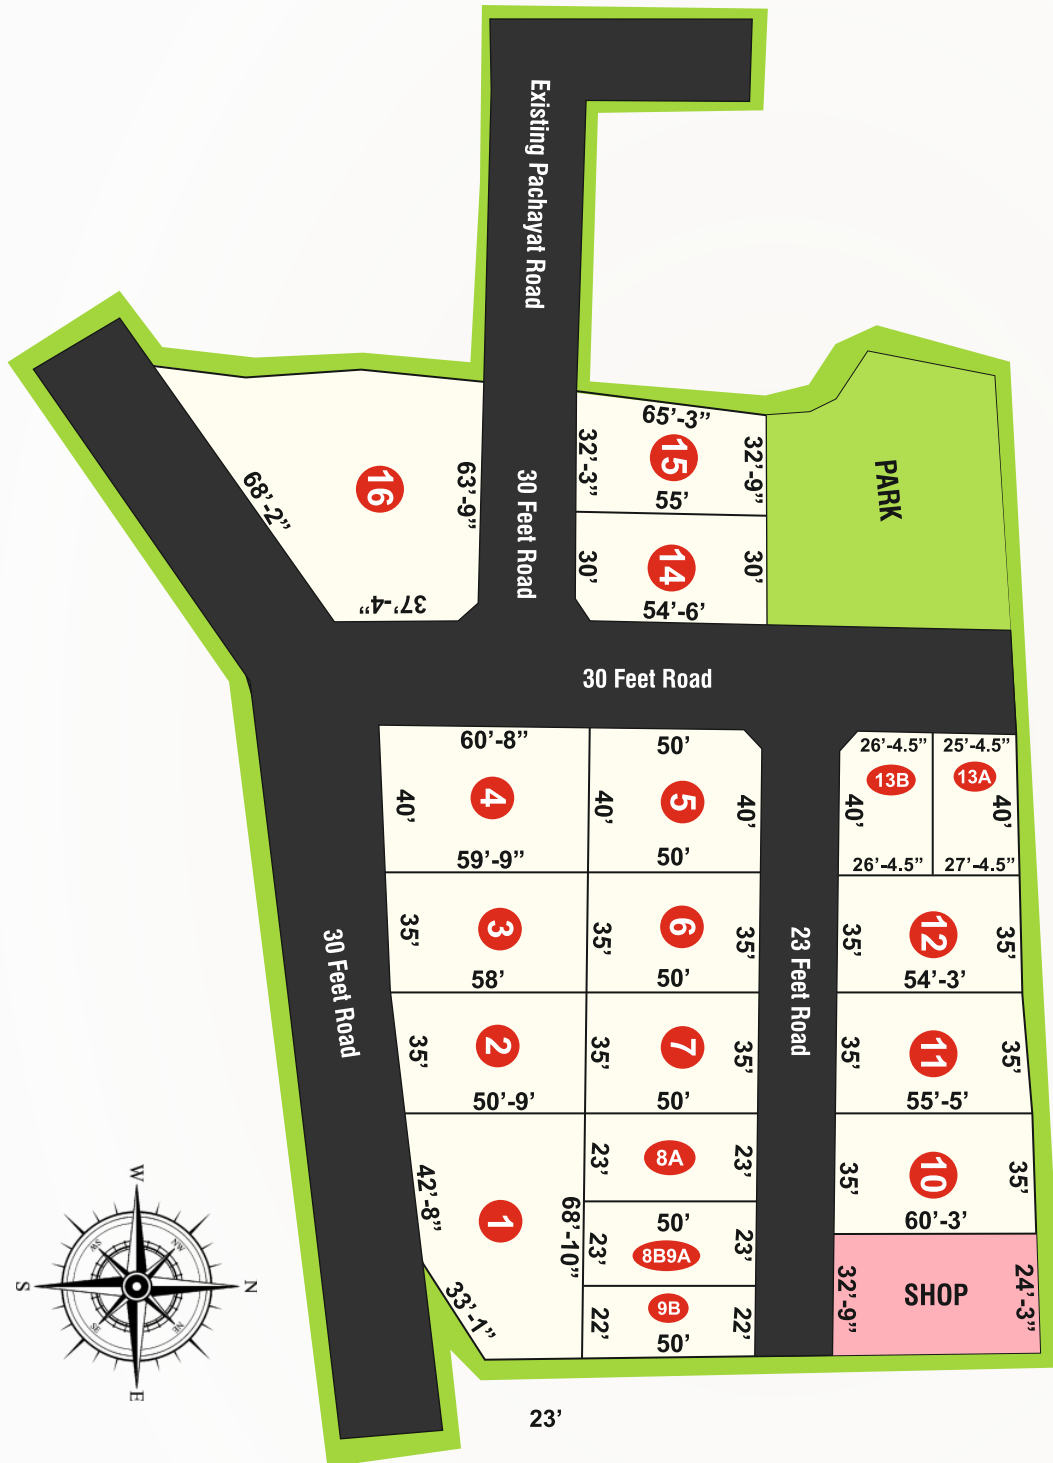

PLOTSATOMR PUDHUPAKKAM

Close to Siruseri Metro Station

₹2950
per sq.ft

HIGHLIGHTS

Close to Metro Station

Close to IT Park

5 Mins From OMR

★ Plots Ranging From 1600-3000 Sq.ft

★ Ready To Construct

★ Thick Residential Location

★ Best Connectivity

Amenities

Clear Title

Gated Community

80% Bank Loan

Black Top Road

Avenue Trees

For Free Site Visit, Call

8190 85 2222

Area Statement

Plot	Size
1	3101
2	1903
3	2063
4	2442
5	1988
6	1750
7	1750
8A	1150
8B9A	1150
9B	1100
10	2076
11	2006
12	1925
13A	1055
13B	1055
14	1720
15	1779
16	4853

DTCP NO: 45/2017

The plan showing the housing sites of Survey no: 212/11A2,14A2,14C,15A, 15B, 15C, 15D & 17 of Pudupakkam Village, Tiruporur Taluk, Kanchipuram District.

For Free Site Visit, Call

8190 85 2222