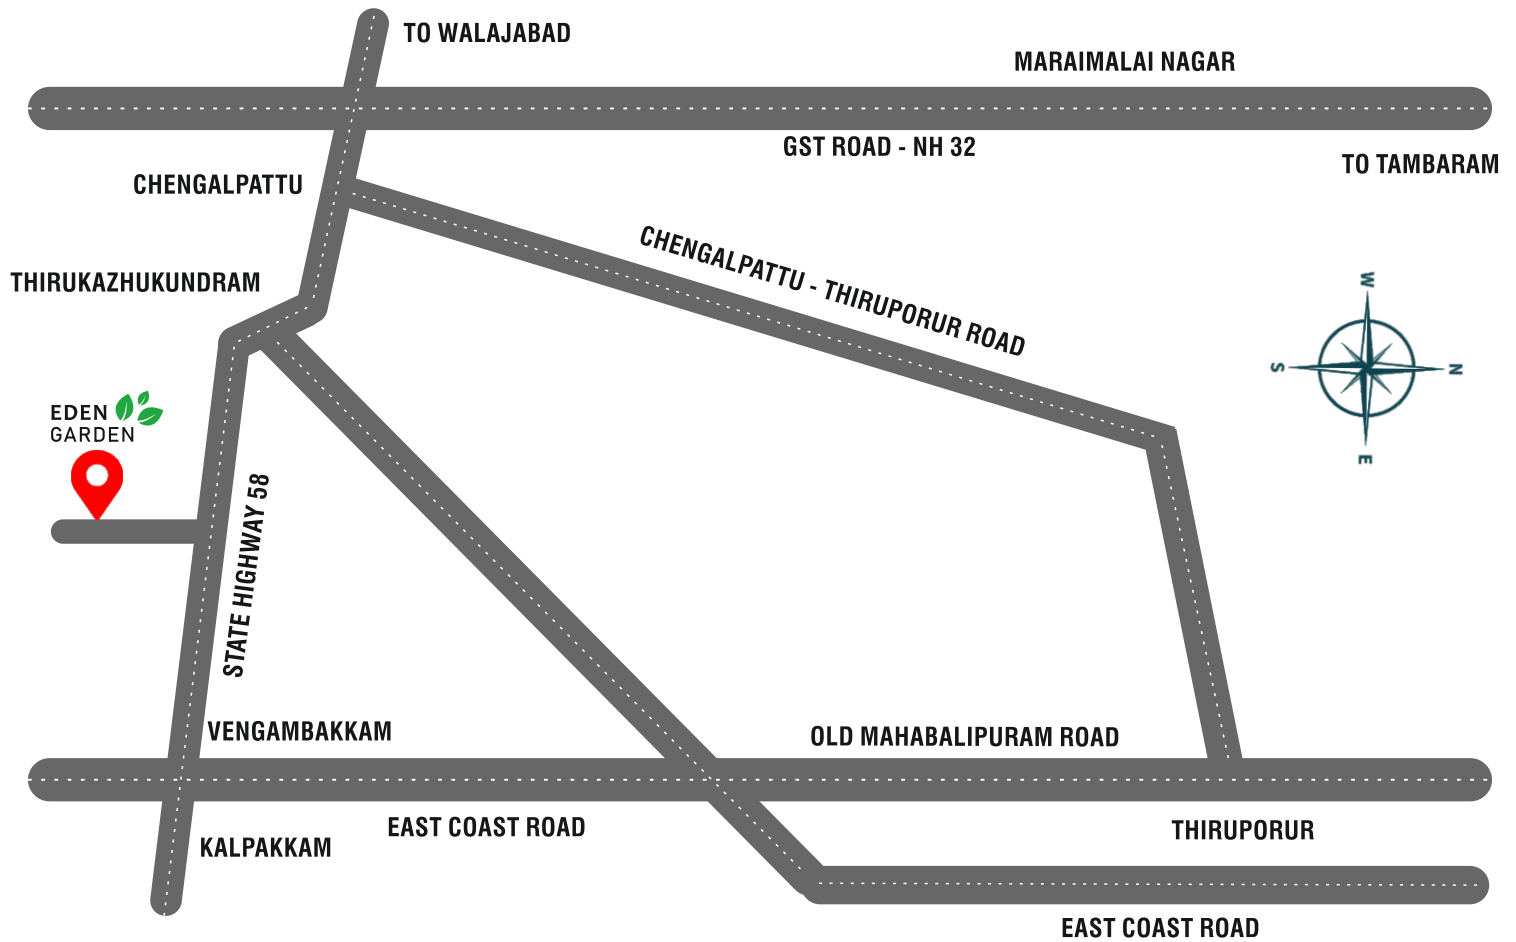

Every **Convenience** is now a stone's throw away!

2 Mins From Thirukazhukundram Court

KEY DISTANCES

Thiruporur	- 20 Mins
Vengambakkam	- 10 Mins
Mahabalipuram	- 15 Mins
Thirukazhukundram	- 5 Mins
Chengalpattu	- 20 Mins
Vandalur CMBT	- 60 Mins
Walajabad	- 35 Mins
Kanchipuram	- 60 Mins
Pooncheri Toll	- 10 Mins

EDUCATIONAL INSTITUTES

Selvagam Santhanalakshmi Noble school
Bharath Vidhyalaya Primary School
Jeeva Memorial Public School
VS Stars Public Senior Secondary School
Good Shepherd International School
Great Lakes Institute Of Management
HIMT College
Annai Therasa Arts & Science College
Aarupadai Veed Institute Of Technology

HOSPITALS

Vijay Hospital
K R Hospital
Ponnaiya Ramajayam Institute of Med Scs
Sri Venakteshwara Hospital
Andal Ammal Hospital

TO KNOW MORE : 9962907090 (or) 9962907030

BEE HIVE PROMOTERS Pvt Ltd

No.93/1, Peters Road, New College Commercial Complex,
Royapettah, Chennai - 14.

MARKETING BY