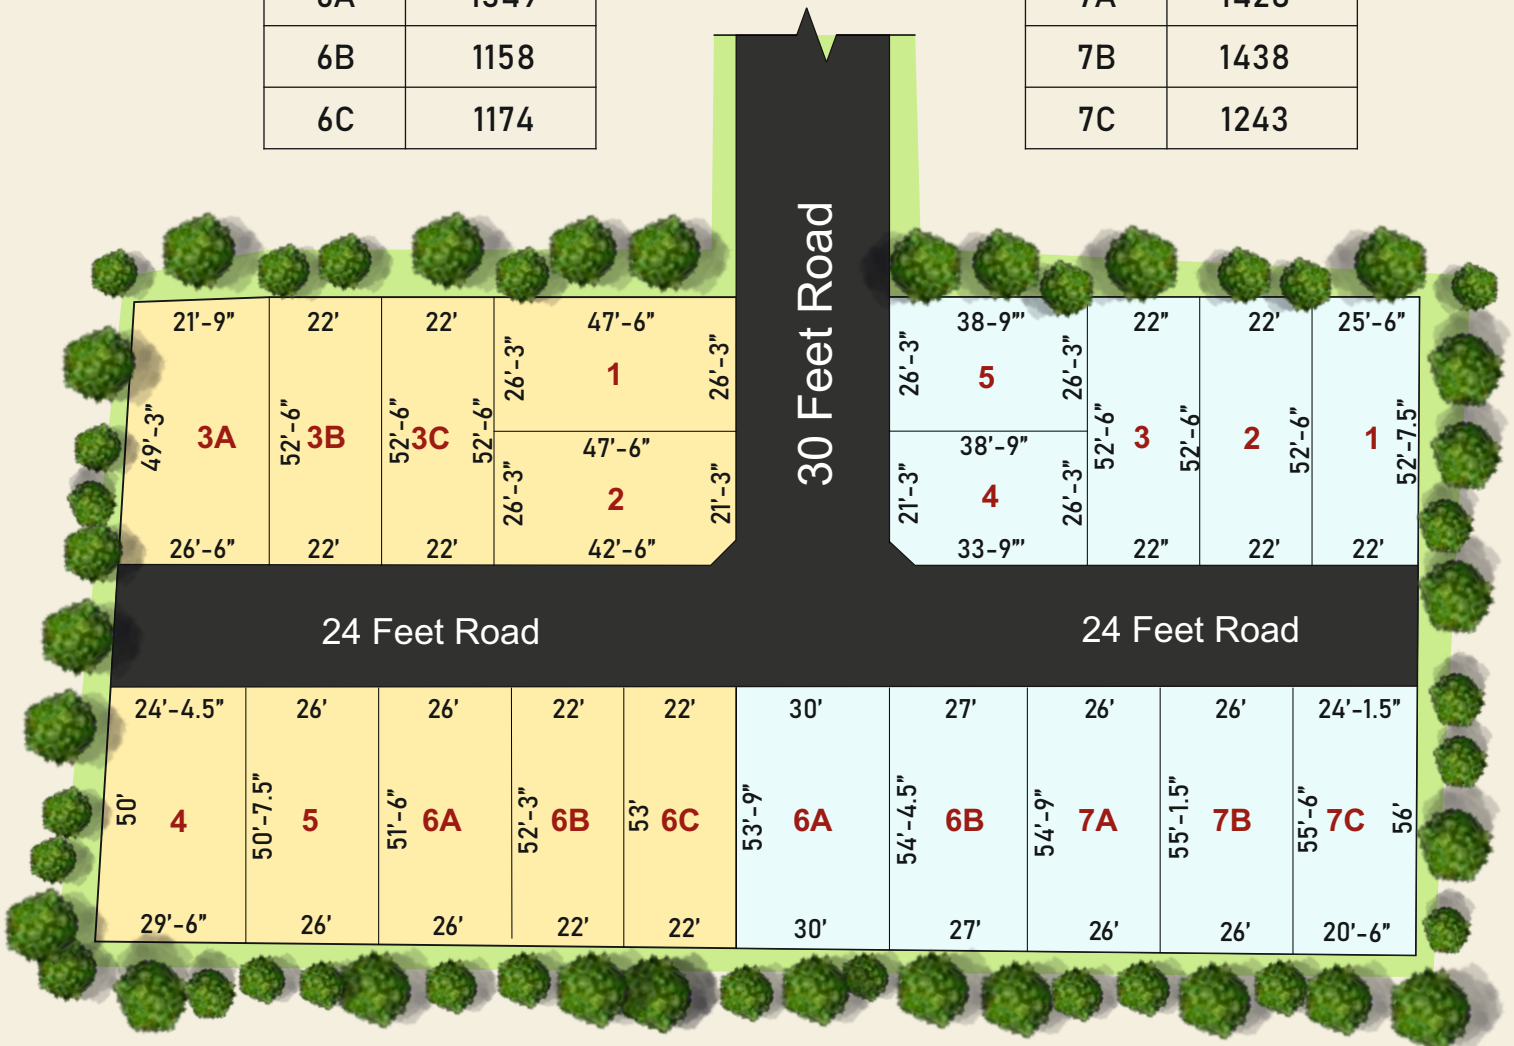

**Plan Showing The Proposed Layout Of House Site  
In S.No; 40/1pt, 40/2, 40/3 Of Kannivakkam Village,  
Chengalpattu Taluk, Kancheepuram District**

**PHASE - 2**

**PHASE - 1**

PLOT	SIZE
1	1247
2	1234
3A	1213
3B	1155
3C	1155
4	1352
5	1328
6A	1349
6B	1158
6C	1174

**AREA STATEMENT**

PLOT	SIZE
1	1247
2	1155
3	1155
4	1006
5	1017
6A	1622
6B	1473
7A	1428
7B	1438
7C	1243

"Home isn't a place it's a feeling"

## LOCATION MAP

N  
E  
A  
R  
B  
Y